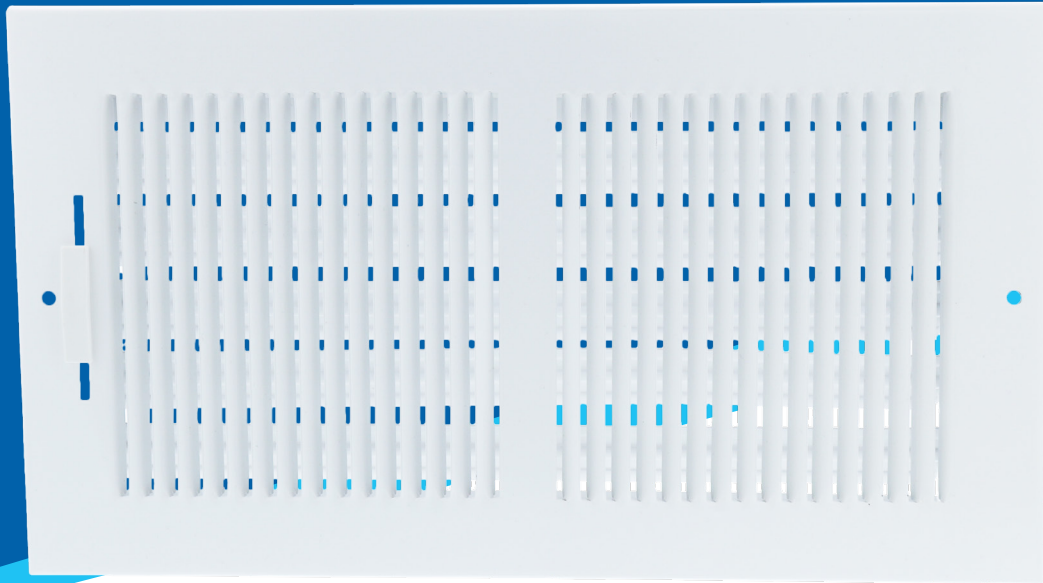

*NEW Flat Finish E-Coat White Paint

AirMate.com
800-992-VENT (8368)

AirMate announces our new Flat Finish E-Coat white paint. The new finish provides a low gloss appearance with the same superior paint coverage. Smudge marks and finger prints are a thing of the past.