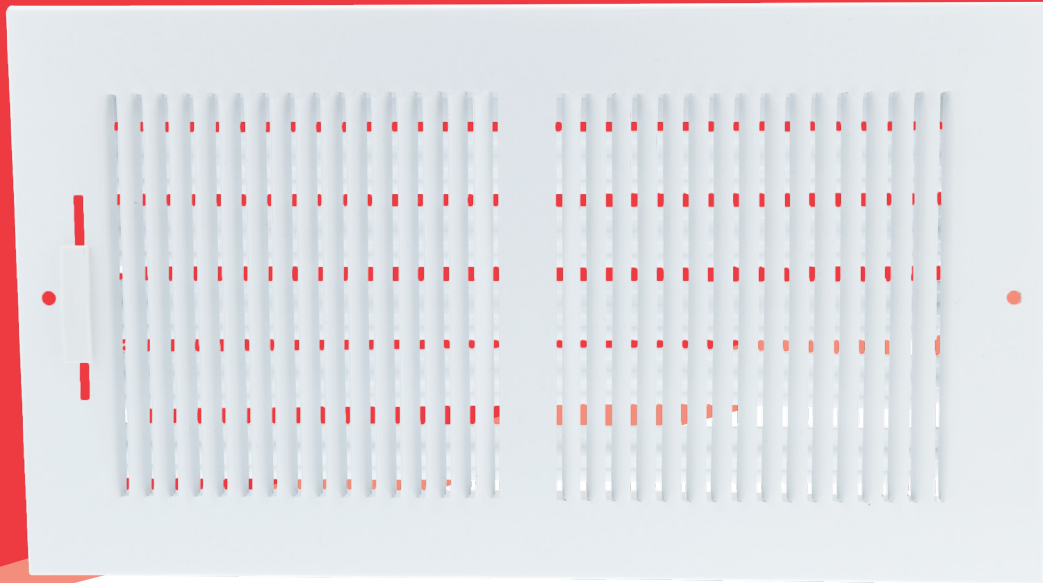

# \*NEW Flat Finish E-Coat White Paint

limaregister.com  
800-423-4270

Lima announces our new Flat Finish E-Coat white paint. The new finish provides a low gloss appearance with the same superior paint coverage. Smudge marks and finger prints are a thing of the past.

\*The New design is indicated on the product label with a black square. ■

GRILLES | REGISTERS | DIFFUSERS | FLEXIBLE AIR DUCT | VENT | CHIMNEY  
ACCESS DOORS | FILTERS | DUCT COMPONENTS | ROOFTOP PRODUCTS